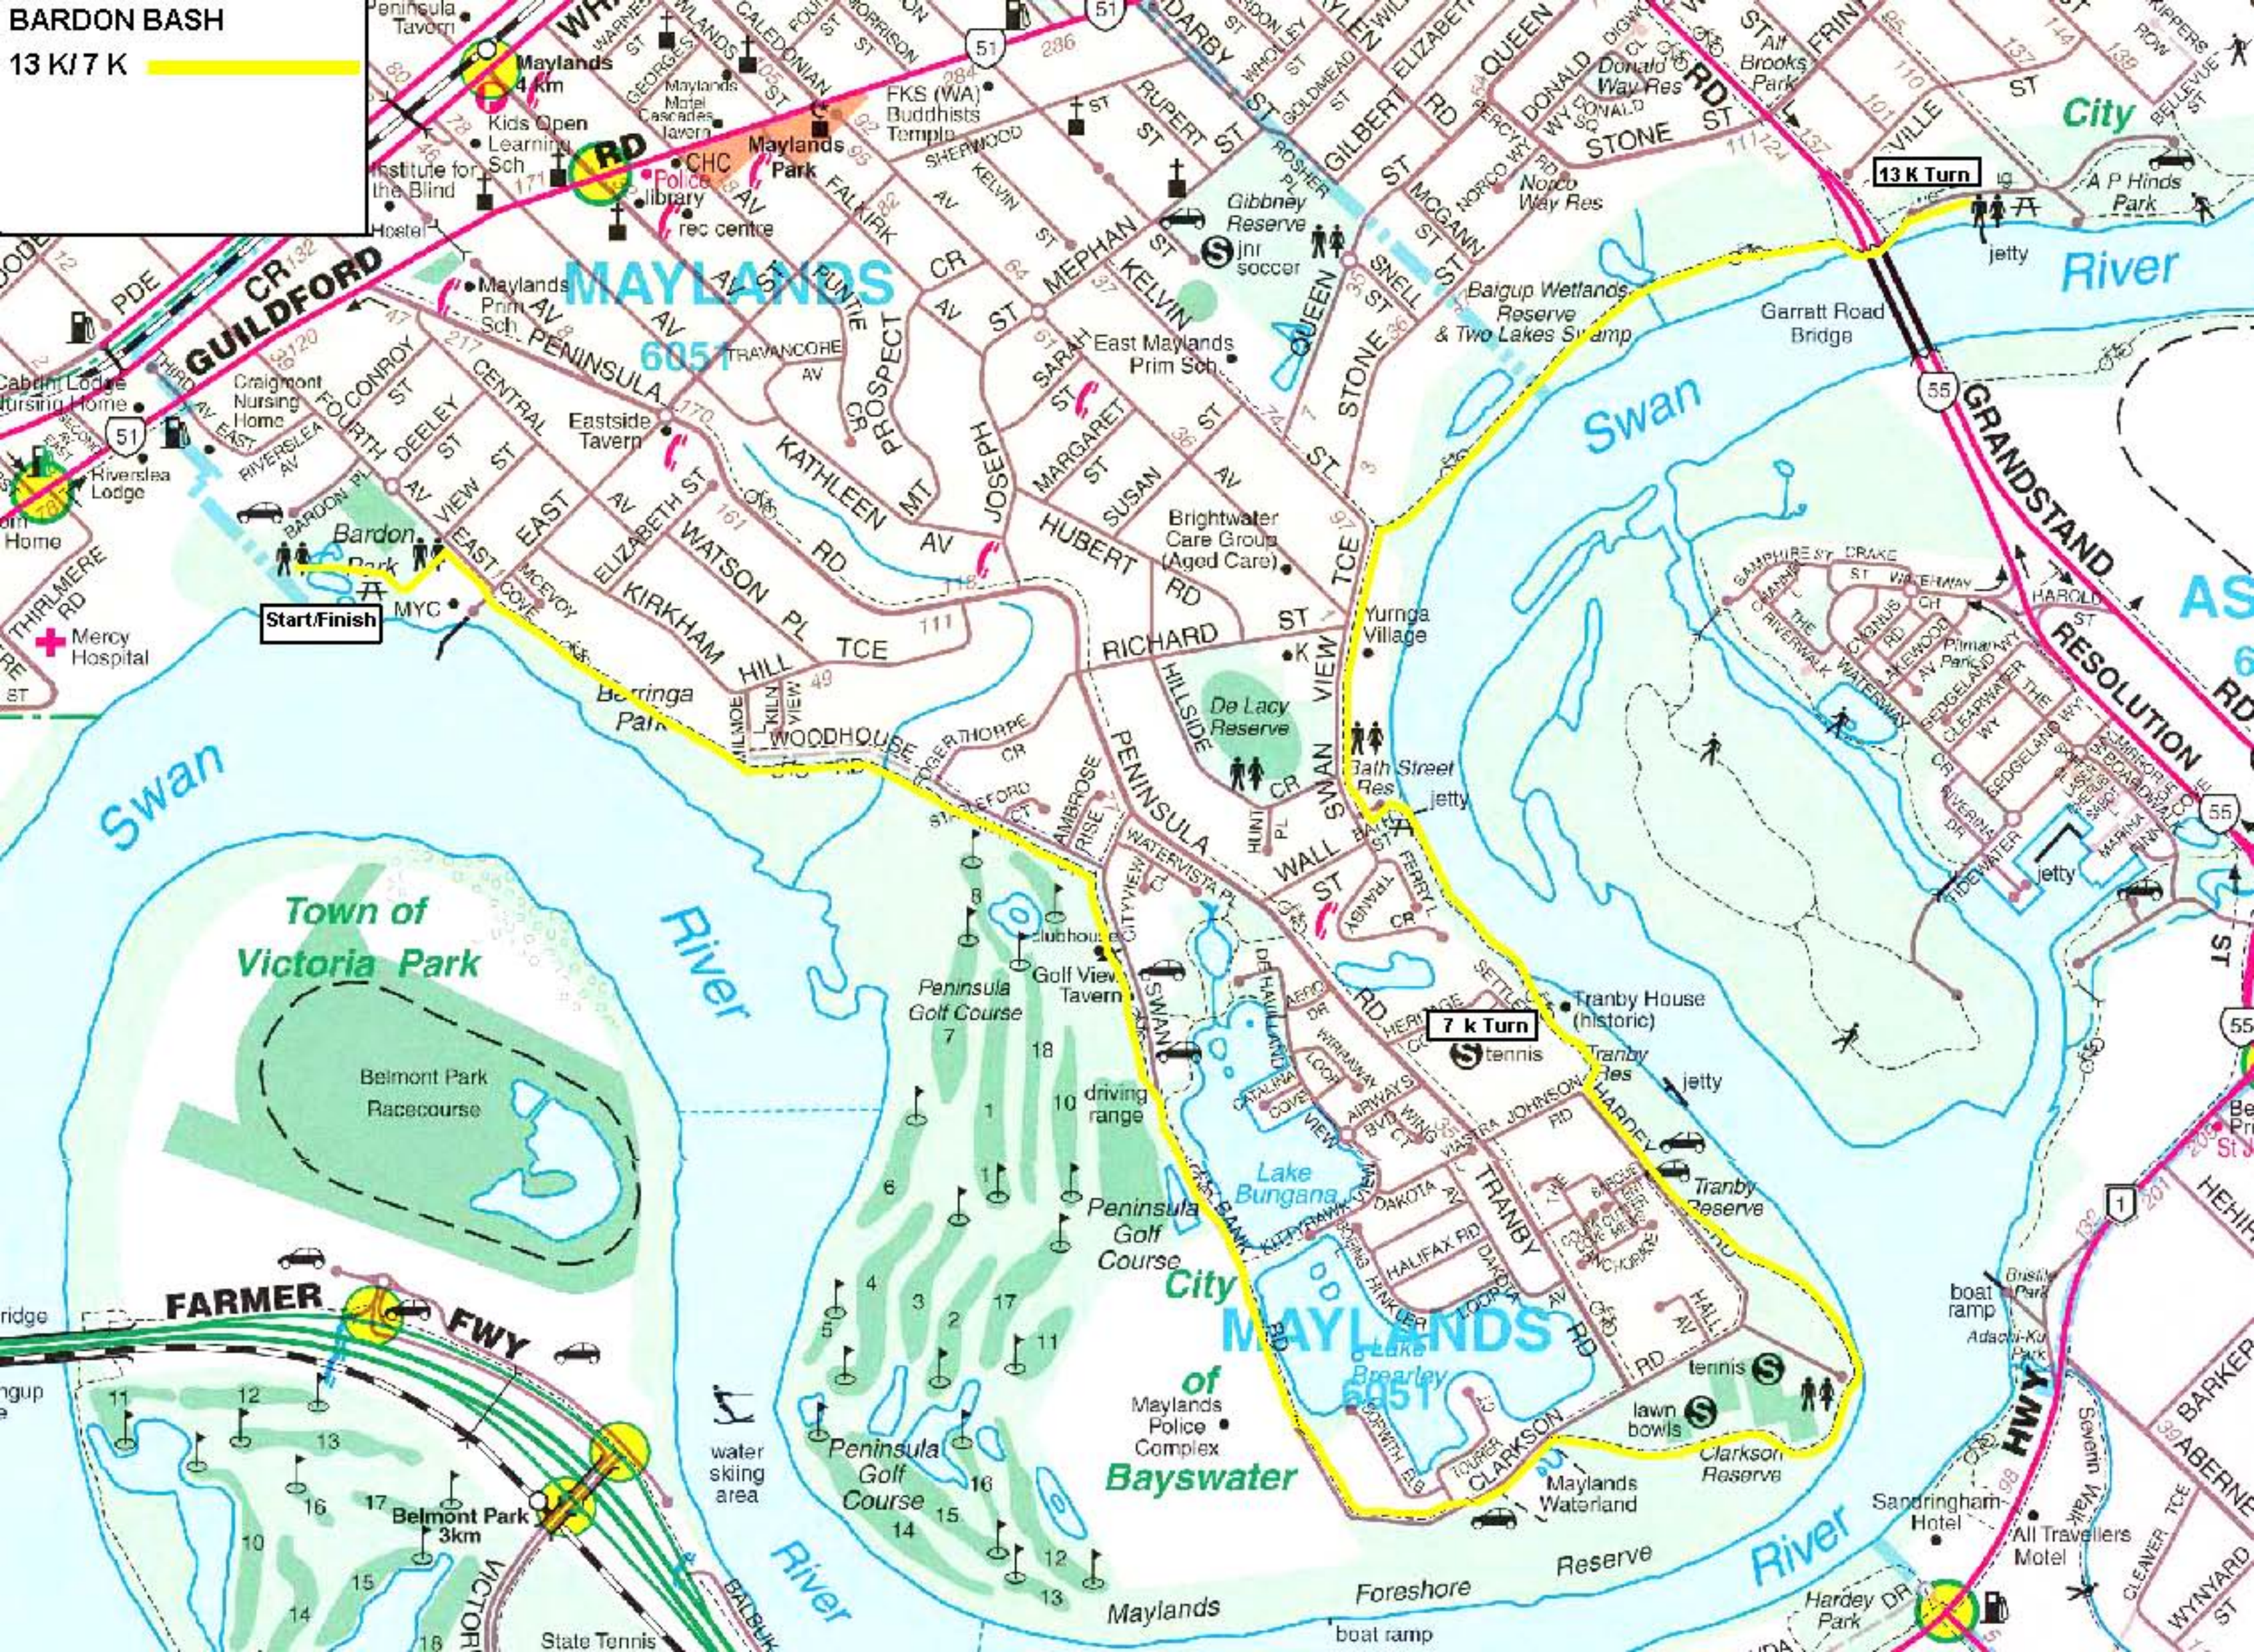

BARDON BASH

13 K/7 K

MAYLANDS
6051

Town of Victoria Park

CITY OF MAYLANDS
6051

City of Bayswater

FARMER FWY

HWY 55

Belmont Park Racecourse

Peninsula Golf Course

State Tennis

Maylands Waterland Reserve

Sandringham Hotel

Belmont Park Racecourse

Peninsula Golf Course

Peninsula Golf Course

Peninsula Golf Course

Peninsula Golf Course

Peninsula Golf Course

Peninsula Golf Course

Peninsula Golf Course

Peninsula Golf Course

Peninsula Golf Course

Peninsula Golf Course