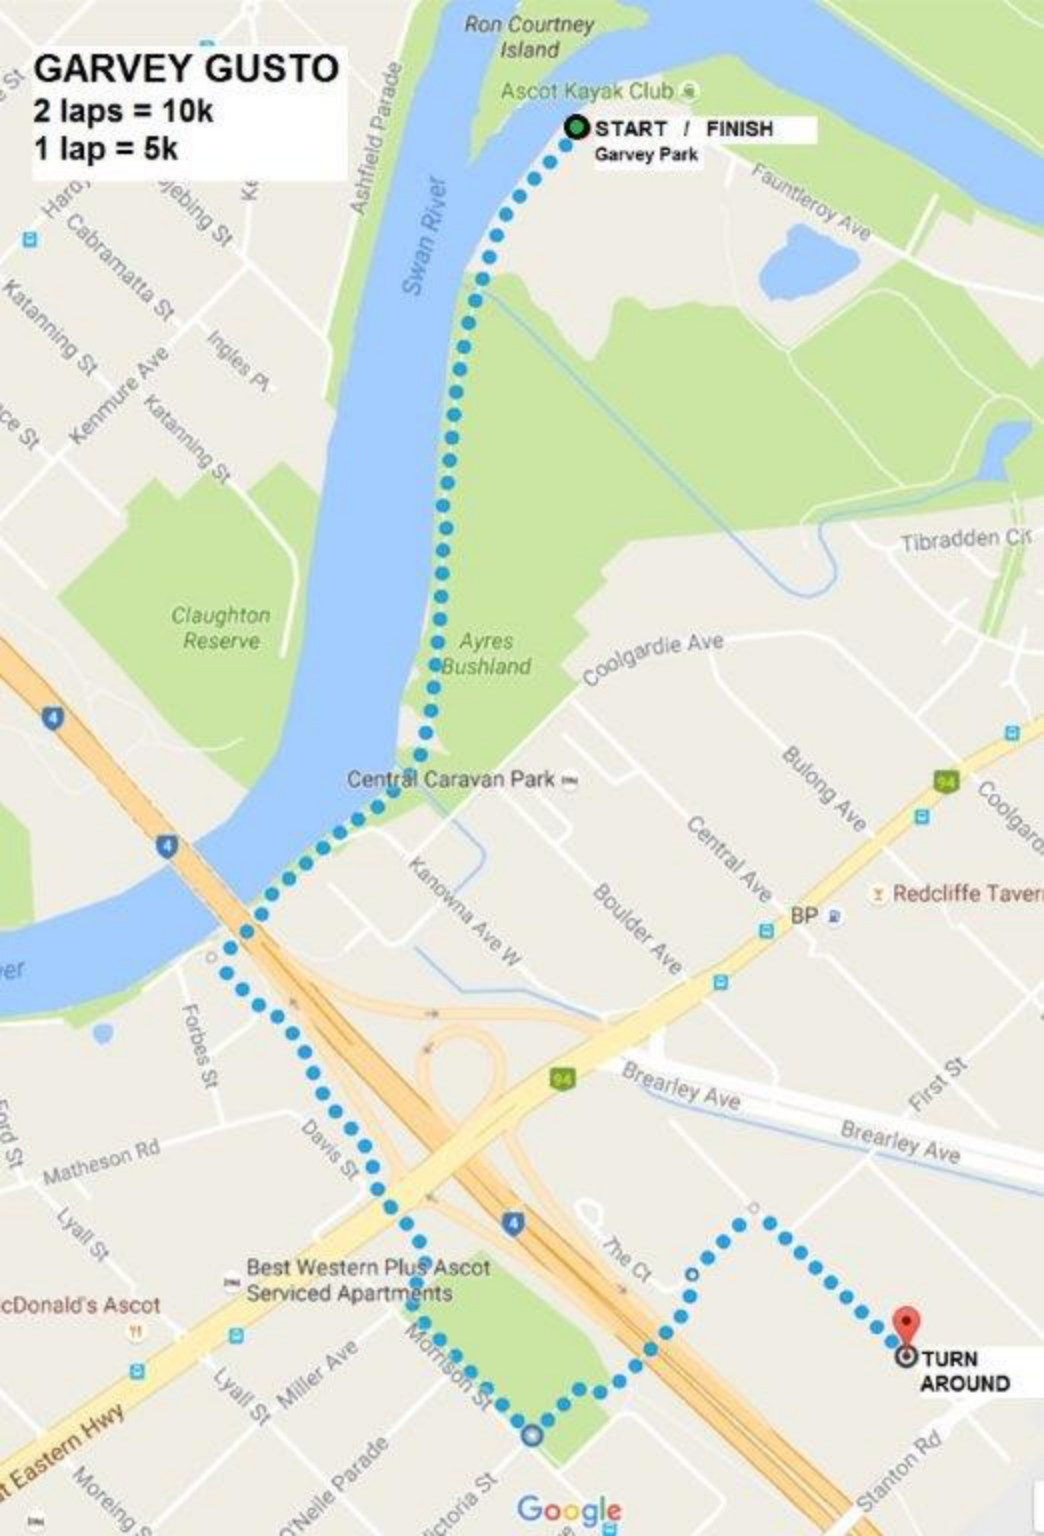

# GARVEY GUSTO

2 laps = 10k

1 lap = 5k

START / FINISH

Garvey Park

TURN AROUND

Google