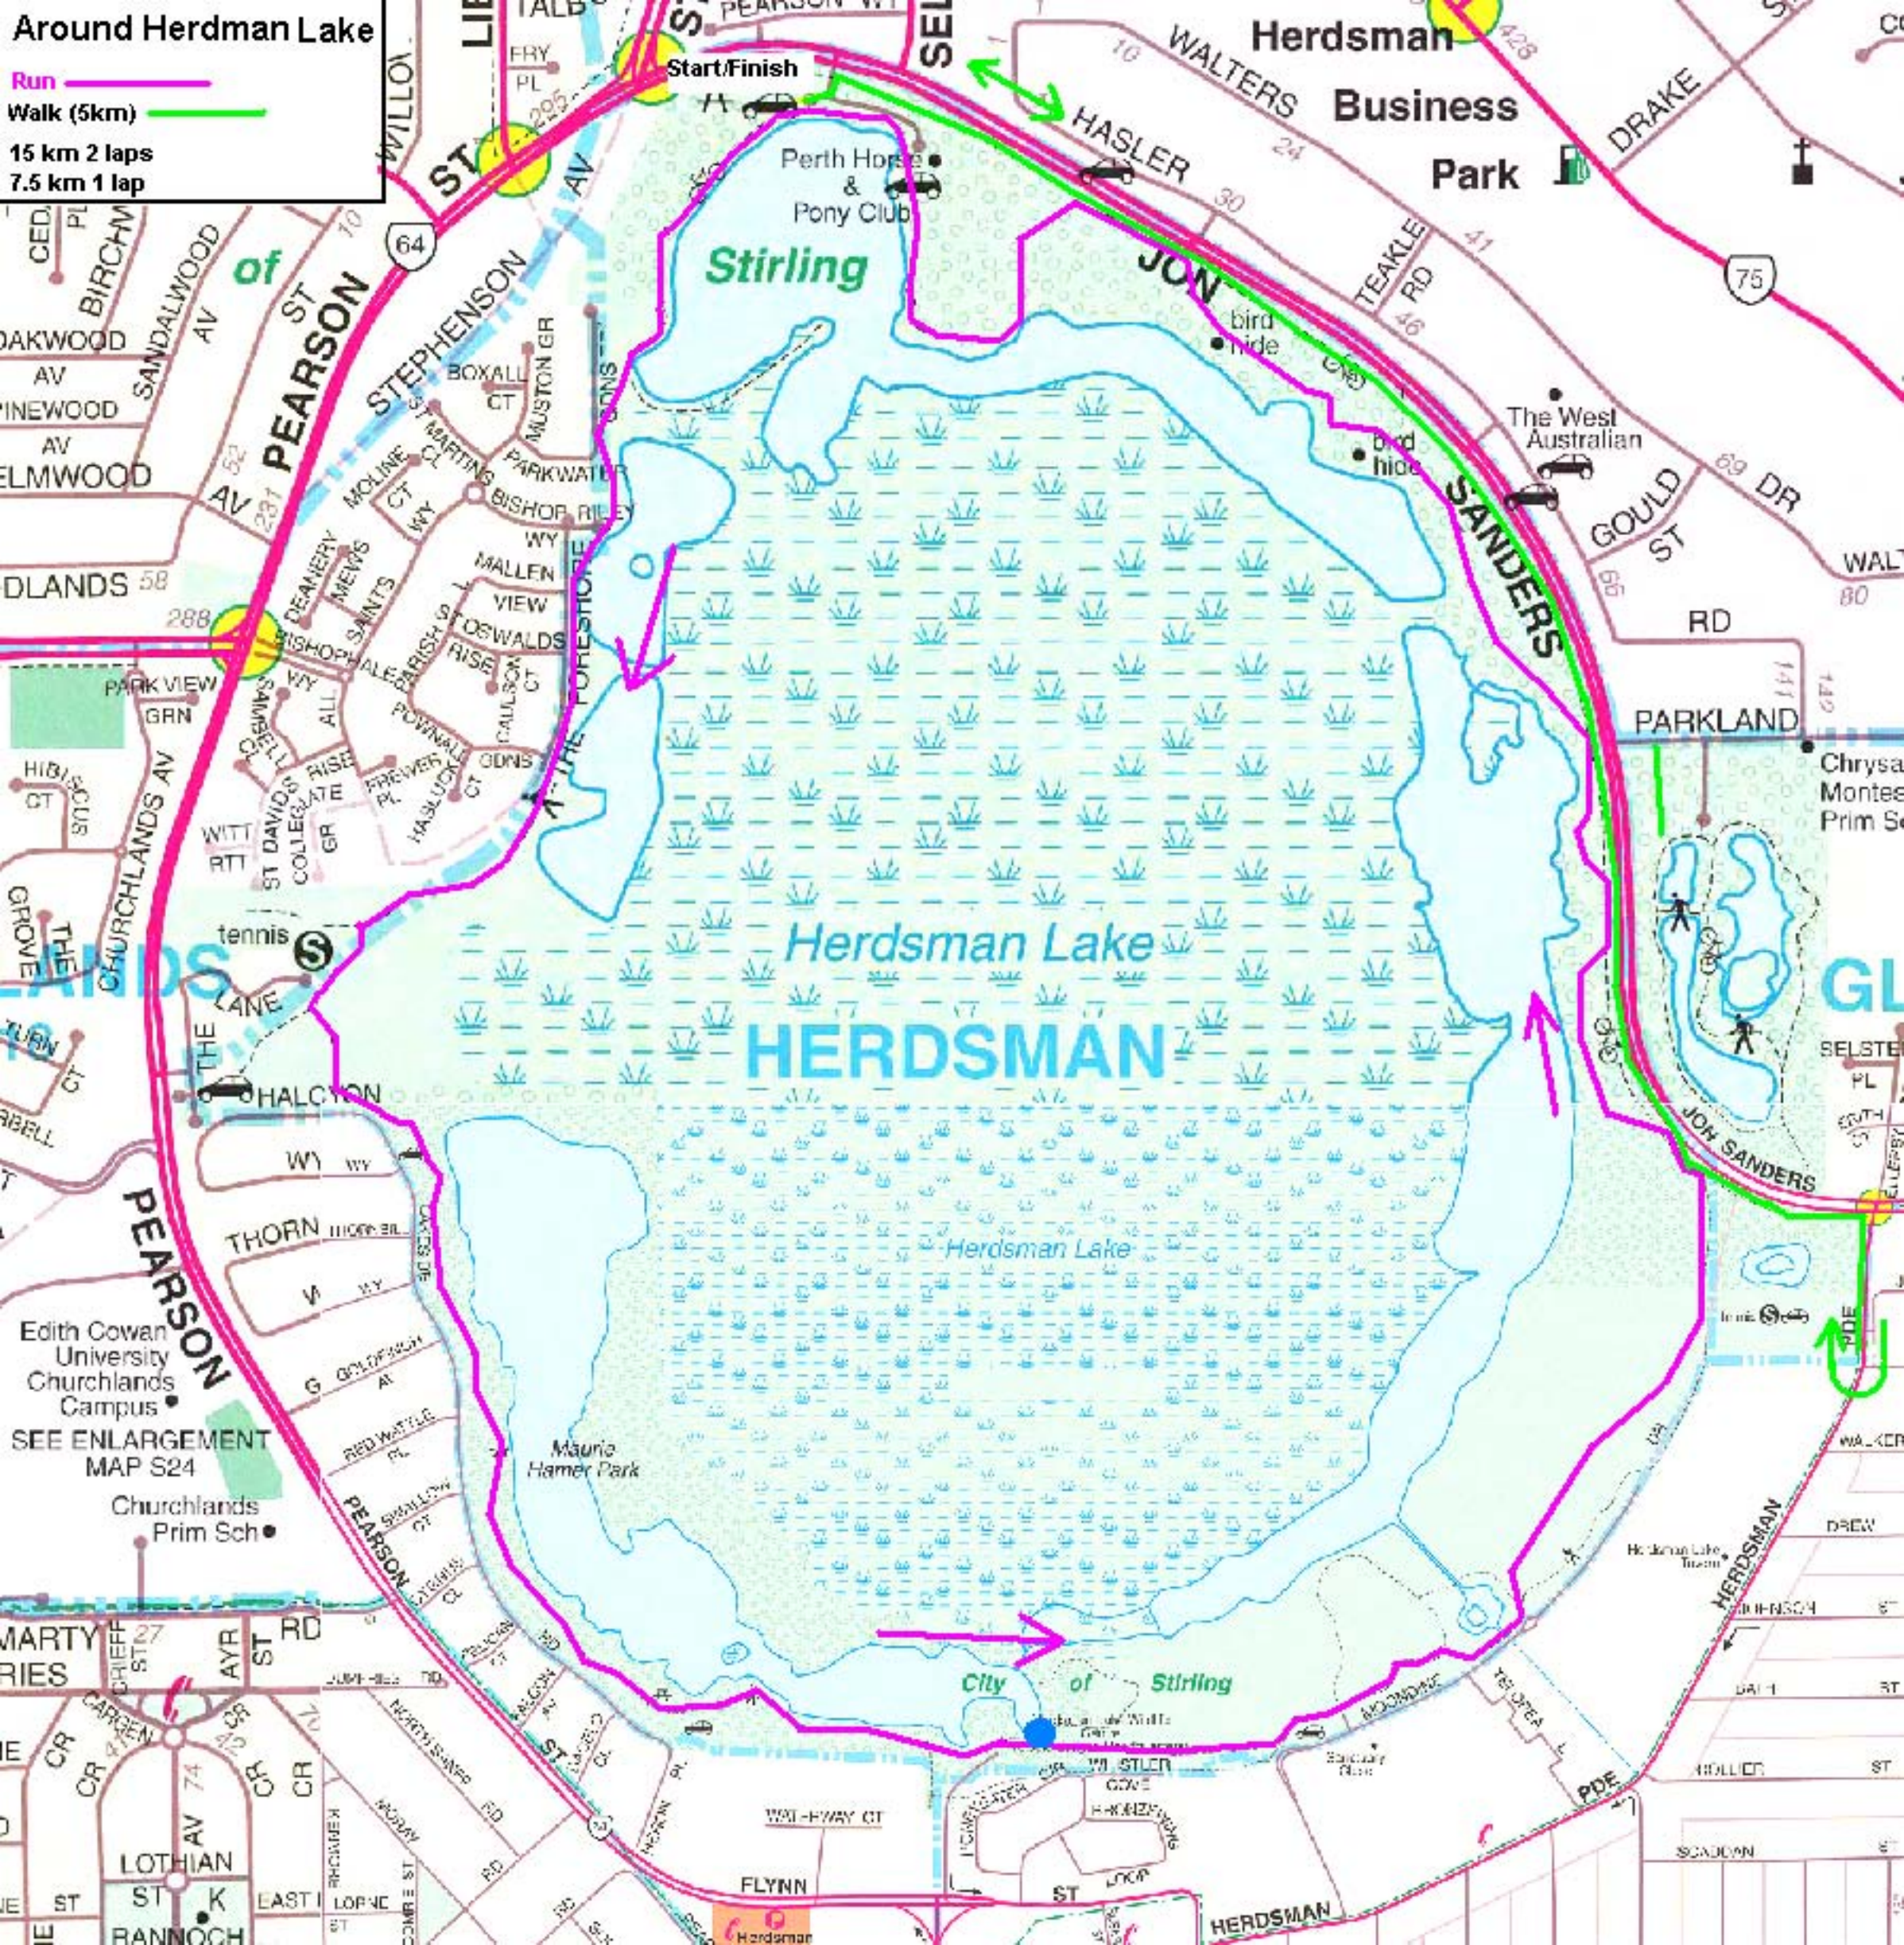

Around Herdsman Lake

- Run 
- Walk (5km) 
- 15 km 2 laps
- 7.5 km 1 lap

Start/Finish

Stirling

Herdsman Lake
HERDSMAN

City of Stirling

Herdsman Business Park

Edith Cowan University Churchlands Campus

SEE ENLARGEMENT MAP S24

Churchlands Prim Sch

Maurie Hamer Park

The West Australian

Chrysa Montes Prim Sch

Herdsman Lake Tennis

Herdsman

HERDSMAN